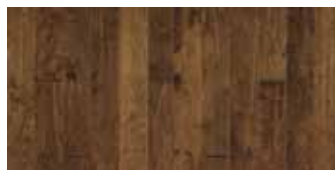

Tobacco Birch

Dark Chocolate Birch SP6DRKB1

Driftwood Birch SP6DRFB1

Mink Birch SP6MNKB1

Rosemary Birch SP6ROSB1

Canvas Birch SP6CANB1

Stout Birch SP6STTB1

Thyme Birch SP6THYB1

Tobacco Birch SP6TOBB1

Whiskey Barrel Birch SP6WHKB1

Rum Birch SP6RUMB1

Thyme Birch

Features

Length:	Up to 6'2" RL
Width:	6"
Thickness:	1/2" Engineered 2.5mm Rotary Cut Face
Finish:	TrueMark® Poly
Edge Detail:	Pillowed
Certified:	EPA - TSCA Title VI Compliant 3rd party Certified - Responsibly Harvested
TrueCore:	Third Party Certified*
Warranty:	Limited Lifetime residential finish Limited Lifetime residential structural 5 year commercial finish 10 year commercial structural
Maintenance:	Clean with TrueClean® Floor Cleaner. For full care and maintenance instructions visit HallmarkFloors.com/Floor-Care-Maintenance

Benefits

Finish:	9 coats of Aluminum Oxide hand glazed satin finish Guaranteed quality and durability - long lasting finish 100% Renewable with Hallmark's XYZ recoat system
Wear Layer:	Thicker wood layer than industry standards Top layer provides lasting durability Rotary Cut - Delivers greater strength
Structure:	Greater dimensional stability than 3/4" solid Healthy indoor air quality

Wood Characteristics

Color, Graining & Natural Changes

Wood flooring is a natural product that will feature distinct color and graining between planks. Each board contains large to small knots, sap wood, and a high contrast within the natural and lighter stained visuals. Knots and voids may or may not be filled with dark putty.