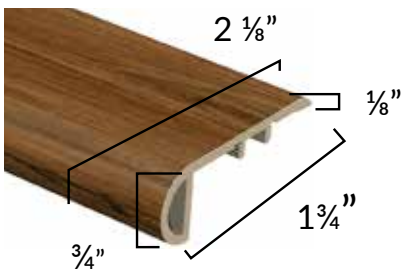

Vinyl Molding

Multipurpose
Reducer
Length - 94"

T-Molding
Length - 94"

Overlap Stair Nosing
Length - 94"

Flush Stair
Nosing
Length - 94"

* Flush stair nosing is for the Courtier Collection ONLY.