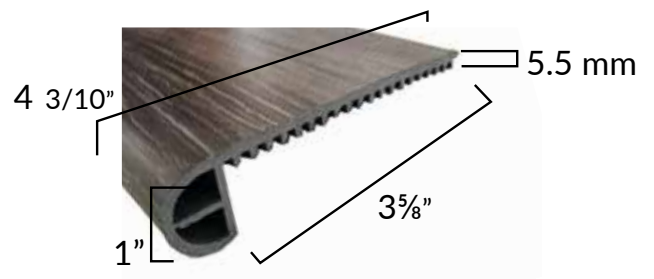

Vinyl Molding

Multipurpose Reducer

Length - 72"

T-Molding

Length - 72"

Overlap Stair Nosing

Length - 94"

Flush Stair Nosing

Length - 94"

\* Flush stair nosing is for Courtier and Polaris Collections ONLY.