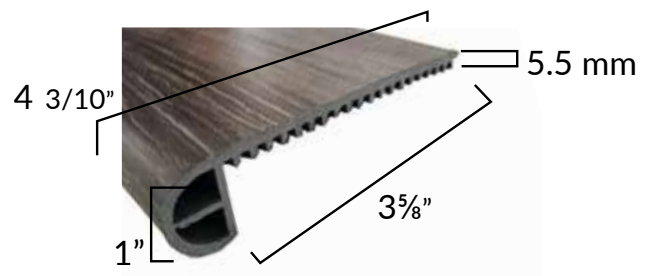

Vinyl Molding

Multipurpose
Reducer
Length - 94"

T-Molding
Length - 94"

Overlap Stair Nosing
Length - 94"

Flush Stair
Nosing
Length - 94"

* Flush stair nosing is for the Courtier Collection ONLY.