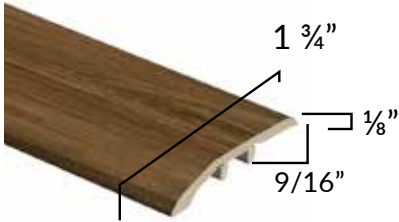

Vinyl Molding

Multipurpose
Reducer
Length - 94"

T-Molding
Length - 94"

Overlap Stair Nosing
Length - 94"

Flush Stair
Nosing
Length - 94"

* Flush stair nosing is for the Courtier Collection ONLY.