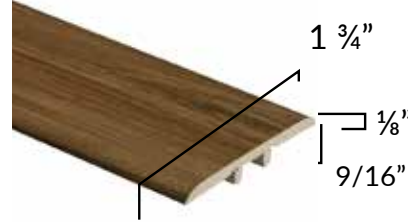

Vinyl Molding

Multipurpose Reducer

Length - 72"

T-Molding

Length - 72"

Overlap Stair Nosing

Length - 94"

Flush Stair Nosing

Length - 94"

\* Flush stair nosing is for Courtier and Polaris Collections ONLY.