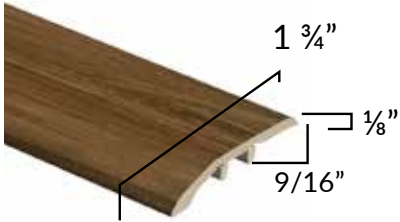

Vinyl Molding

Multipurpose Reducer

Length - 72"

T-Molding

Length - 72"

Overlap Stair Nosing

Length - 94"

Flush Stair Nosing

Length - 94"

\* Flush stair nosing is for Courtier and Polaris Collections ONLY.