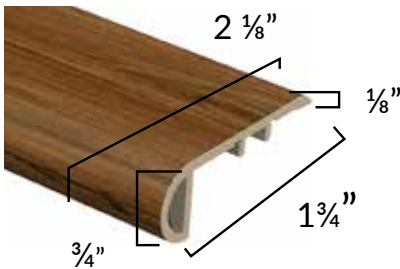

Vinyl Molding

Multipurpose Reducer

Length - 72"

T-Molding

Length - 72"

Overlap Stair Nosing

Length - 94"

Flush Stair Nosing

Length - 94"

\* Flush stair nosing is for Courtier and Polaris Collections ONLY.