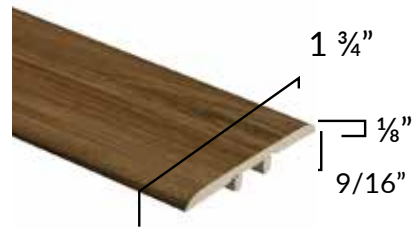

Vinyl Molding

Multipurpose
Reducer
Length - 94"

T-Molding
Length - 94"

Overlap Stair Nosing
Length - 94"

Flush Stair
Nosing
Length - 94"

* Flush stair nosing is for the Courtier Collection ONLY.