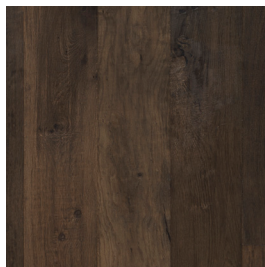

EMPIRE

ENGINEERED HARDWOOD FLOORING

HERRINGBONE STYLE

Dimensions:	3½"
Thickness:	¾" 3mm Sawn Cut Face
Length:	2'
Edge:	Handcrafted Microbevel
Surface Texture:	Lightly Sculpted & Wire Brushed by Hand
Finish:	Nu Oil® Finish

PLANK DIMENSIONS: 3½" x 2'

OAK