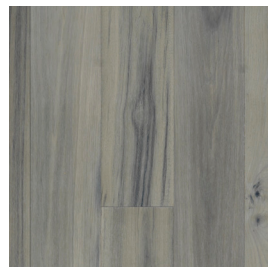

### HERRINGBONE STYLE

Dimensions:	3½"
Thickness:	¾" 3mm Sawn Cut Face
Length:	2'
Edge:	Handcrafted Microbevel
Surface Texture:	Lightly Sculpted & Wire Brushed by Hand
Finish:	Nu Oil® Finish

PLANK DIMENSIONS: 3½" x 2'

HICKORY

HICKORY

MAPLE

MAPLE