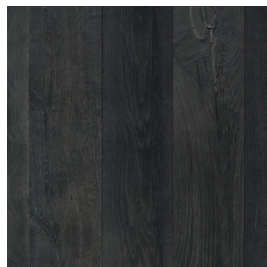

EMPIRE

ENGINEERED HARDWOOD FLOORING

HERRINGBONE STYLE

Dimensions:	3½"
Thickness:	¾" 3mm Sawn Cut Face
Length:	2'
Edge:	Handcrafted Microbevel
Surface Texture:	Lightly Sculpted & Wire Brushed by Hand
Finish:	Nu Oil® Finish

PLANK DIMENSIONS: 3½" x 2'

OAK