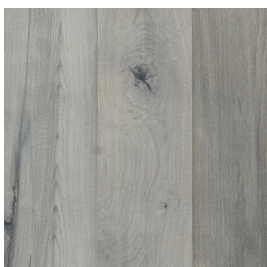

### HERRINGBONE STYLE

Dimensions:	3½"
Thickness:	¾" 3mm Sawn Cut Face
Length:	2'
Edge:	Handcrafted Microbevel
Surface Texture:	Lightly Sculpted & Wire Brushed by Hand
Finish:	Nu Oil® Finish

PLANK DIMENSIONS: 3½" x 2'

HICKORY

HICKORY

MAPLE

MAPLE