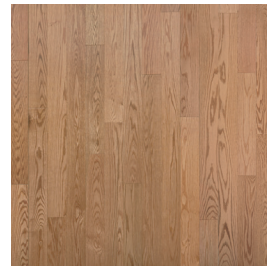

AMERICAN TRADITIONAL CLASSICS

ENGINEERED HARDWOOD FLOORING

THE CLASSICS

Dimensions:	3¼" OR 5"
Thickness:	½" 3mm Sawn Cut Face
Length:	Random up to 7'2"
Edge:	Handcrafted Microbevel
Surface Texture:	Smooth
Finish:	TrueMark® GlazeTek Finish

PLANK DIMENSIONS: 3¼" or 5" x 7'2" RL

NATURAL RED OAK
3¼" OR 5" WIDE

NATURAL WHITE OAK
3¼" OR 5" WIDE

NATURAL WALNUT
3¼" OR 5" WIDE

AUBURN RED OAK

SADDLE WHITE OAK

LINEN WHITE OAK

BUCKSKIN HICKORY

NATURAL HICKORY

HAYSTACK MAPLE

SELECT COLORS WILL BE AVAILABLE IN MILL RUN, CHARACTER GRADE OR SELECT GRADE