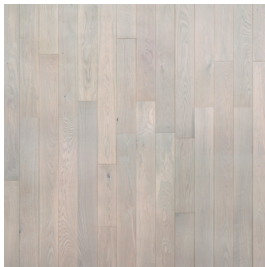

AMERICAN TRADITIONAL CLASSICS

ENGINEERED HARDWOOD FLOORING

THE CLASSICS

Dimensions:	3¼" OR 5"
Thickness:	½" 3mm Sawn Cut Face
Length:	Random up to 7'2"
Edge:	Handcrafted Microbevel
Surface Texture:	Smooth
Finish:	TrueMark® GlazeTek Finish

PLANK DIMENSIONS: 3¼" or 5" x 7'2" RL

NATURAL RED OAK
3¼" OR 5" WIDE

NATURAL WHITE OAK
3¼" OR 5" WIDE

NATURAL WALNUT
3¼" OR 5" WIDE

AUBURN RED OAK

SADDLE WHITE OAK

LINEN WHITE OAK

BUCKSKIN HICKORY

NATURAL HICKORY

HAYSTACK MAPLE

SELECT COLORS WILL BE AVAILABLE IN MILL RUN, CHARACTER GRADE OR SELECT GRADE